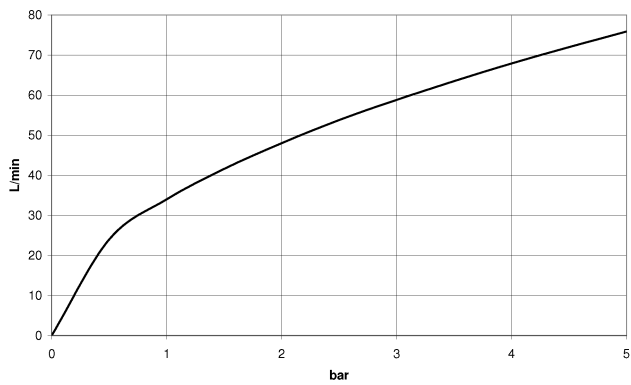

28 450 625

- 3/8" shower outlet
- rosette Ø 55 mm
- 1/2" connection

Intrinsic protection against back flow.

Fits: TARA, META

	Brushed Light Gold	28 450 625-27
	Chrome	28 450 625-00
	Brushed Platinum	28 450 625-06
	Platinum	28 450 625-08
	Dark Chrome	28 450 625-19
	Light Gold	28 450 625-26
	Brushed Durabrass (23kt Gold)	28 450 625-28
	Matte Black	28 450 625-33
	Brushed Bronze	28 450 625-42
	Brushed Champagne (22kt Gold)	28 450 625-46
	Champagne (22kt Gold)	28 450 625-47
	Brushed Chrome	28 450 625-93
	Brushed Dark Platinum	28 450 625-99

28 450 625

mm [inches]

Flow rate chart

28 450 625

Parts for other finishes can be found here: [Chrome](#)

Spare parts list

No.	Item Number	Name	Quantity used	Delivery time
1	90 14 10 026 00 90	seal	1	2
2	09 27 22 503-27	rosette	1	60
3	09 16 01 014 90	ring	1	2
4	90 23 01 141 00 90	back-flow preventer	2	2
5	09 11 03 036-27	connection	1	60
6	90 21 02 069 00-27	cover	1	30