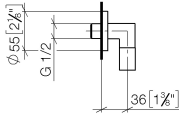

28 450 625

- 3/8" shower outlet
- rosette Ø 55 mm
- 1/2" connection

Intrinsic protection against back flow.

Fits: TARA, META

	Brushed Light Gold	28 450 625-27
	Chrome	28 450 625-00
	Brushed Platinum	28 450 625-06
	Platinum	28 450 625-08
	Dark Chrome	28 450 625-19
	Light Gold	28 450 625-26
	Brushed Durabrass (23kt Gold)	28 450 625-28
	Matte Black	28 450 625-33
	Brushed Bronze	28 450 625-42
	Brushed Champagne (22kt Gold)	28 450 625-46
	Champagne (22kt Gold)	28 450 625-47
	Brushed Chrome	28 450 625-93
	Brushed Dark Platinum	28 450 625-99

28 450 625

mm [inches]

Flow rate chart

28 450 625

Parts for other finishes can be found here: [Chrome](#)

Spare parts list

No.	Item Number	Name	Quantity used	Delivery time
1	90 14 10 026 00 90	seal	1	2
2	09 27 22 503-27	rosette	1	60
3	09 16 01 014 90	ring	1	2
4	90 23 01 141 00 90	back-flow preventer	2	2
5	09 11 03 036-27	connection	1	60
6	90 21 02 069 00-27	cover	1	30